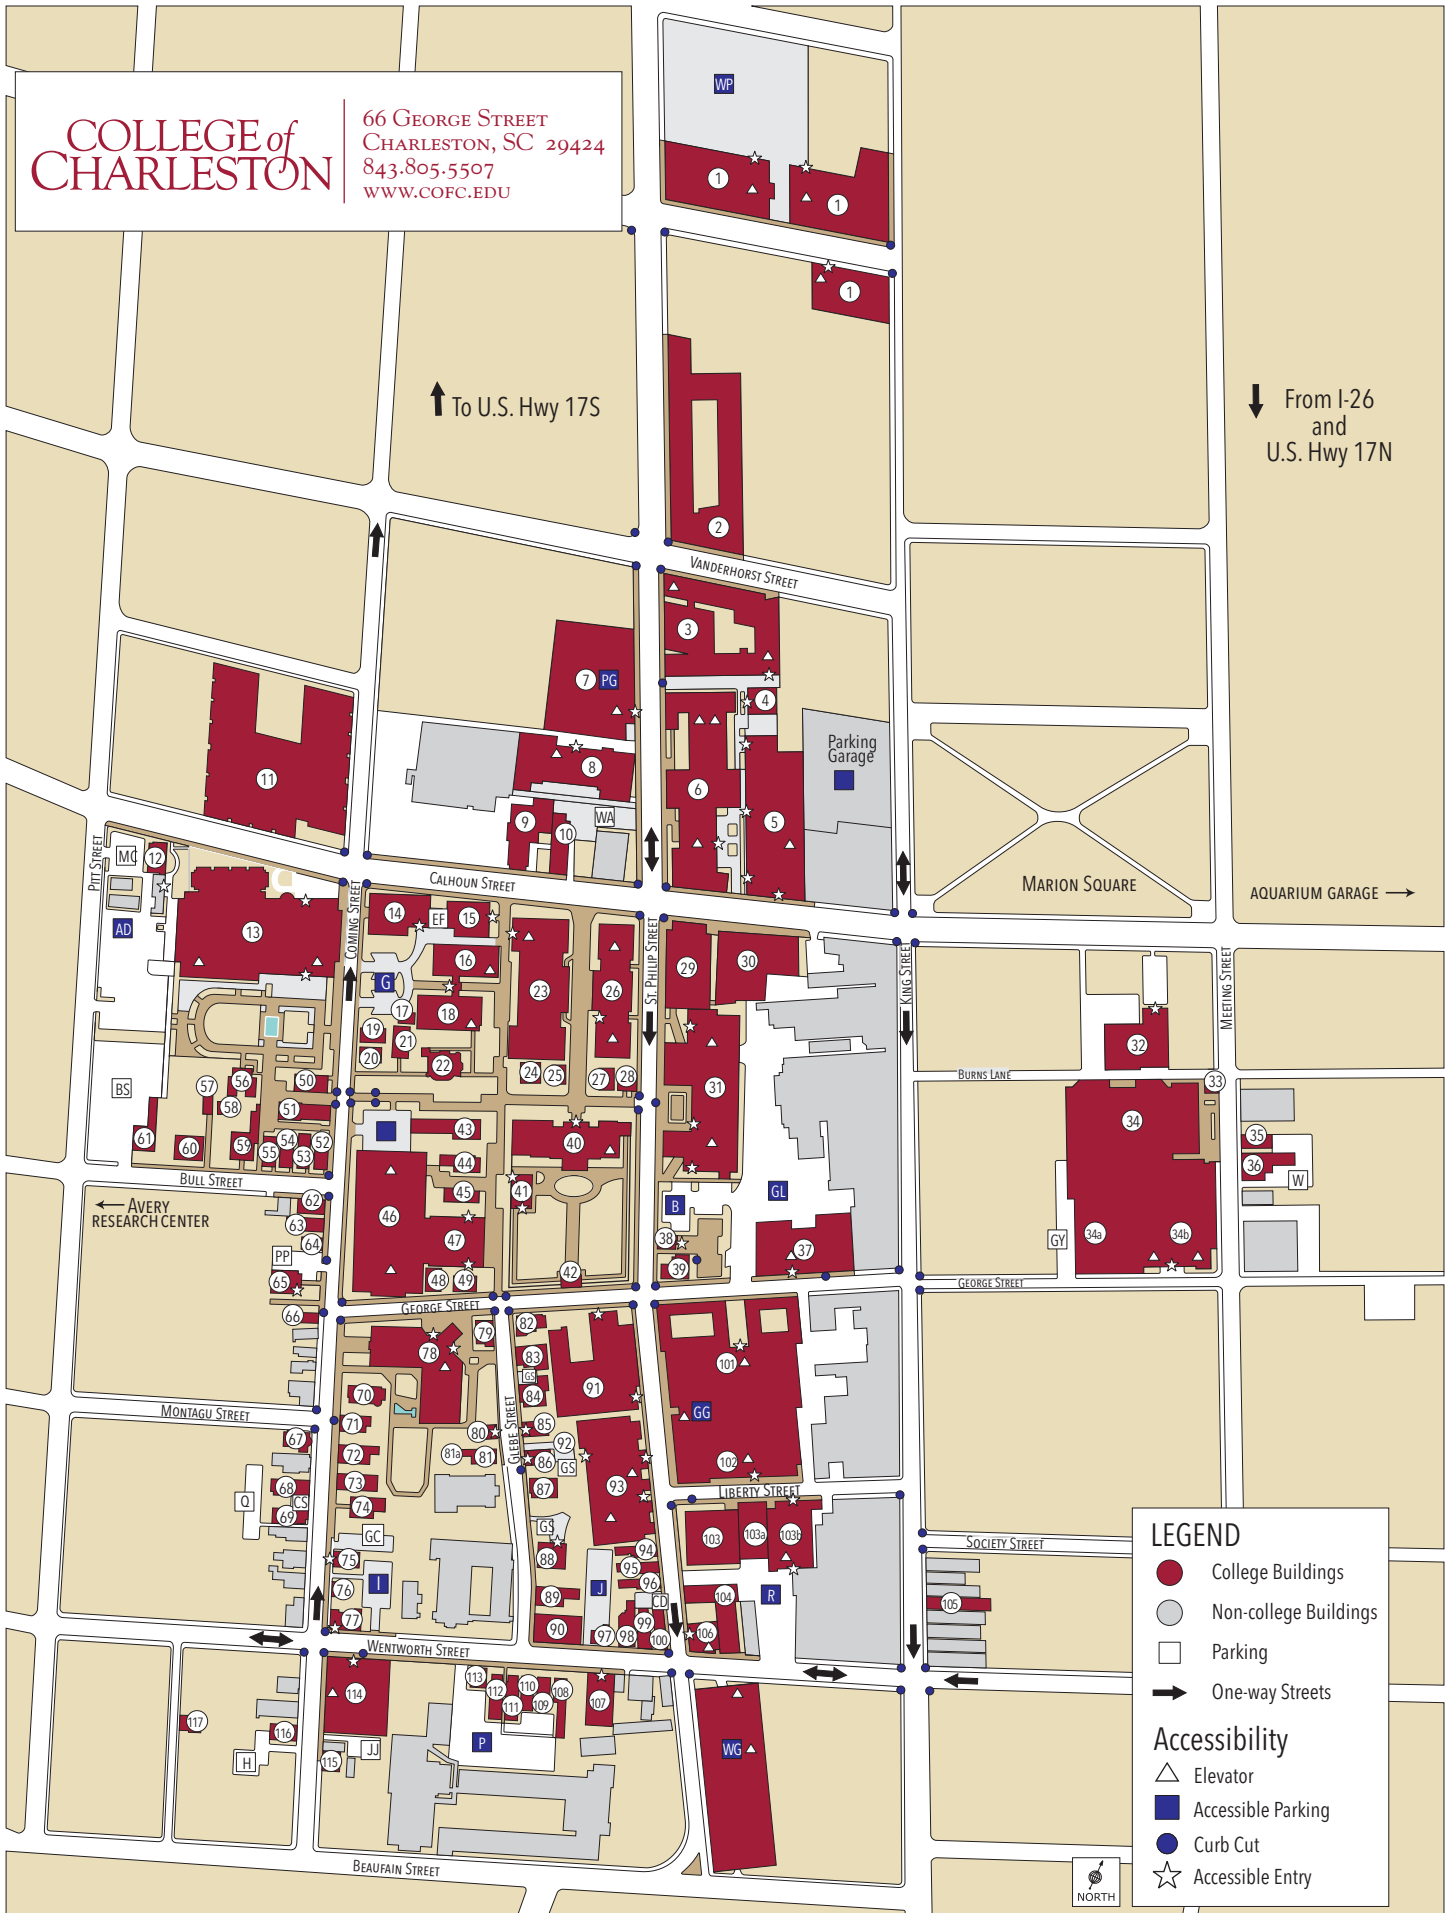

COLLEGE of CHARLESTON

66 GEORGE STREET
CHARLESTON, SC 29424
843.805.5507
WWW.COFC.EDU

↑ To U.S. Hwy 17S

↓ From I-26 and U.S. Hwy 17N

LEGEND

- College Buildings
- Non-college Buildings
- Parking
- → One-way Streets

Accessibility

- △ Elevator
- P Accessible Parking
- Curb Cut
- ☆ Accessible Entry

NORTH